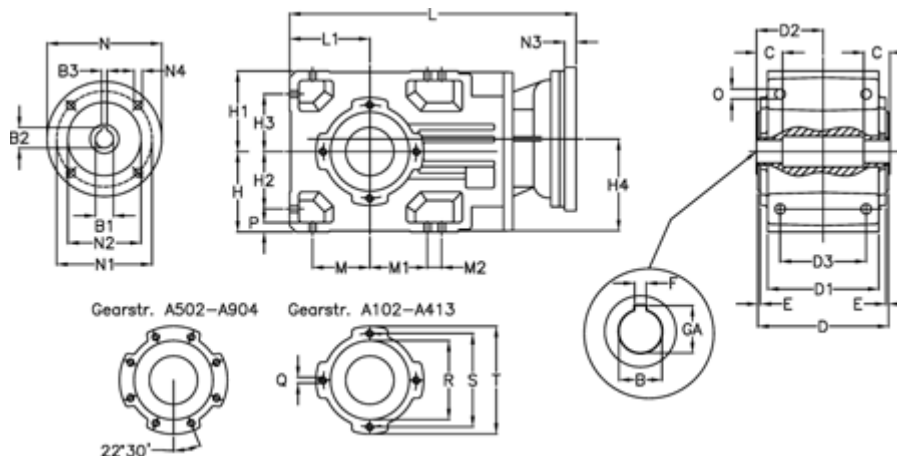

Article number: 29600101393225

Description: Bevel helical gearbox  
A102UH25-13,9-P71B5

## Measures

B = 25	D3 = 75	H3 = 50.0	N1 = 130	S = 100
B1 = 14	Description = A102UH25-xx-P71 B5	H4 = 83.0	N2 = 110	T = 120
B2 = 16.3	E = 3.0	L = 282.5	N3 = 0	
B3 = 5	F = 8	L1 = 70	N4 = M8x16	
C = 18	GA = 28.3	M = 50.0	O = 9.5	
D = 117	H = 70	M1 = 50.0	P = 9	
D1 = 95	H1 = 70	M2 = 0	Q = M8x12	
D2 = 60.0	H2 = 50.0	N = 160	R = 80	